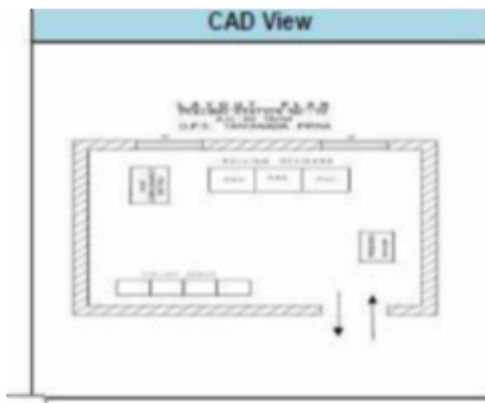

Nazri Naksha

Google Map View

Polling Station Building Front View

Polling Station Front View

Cad View

Key MAP View