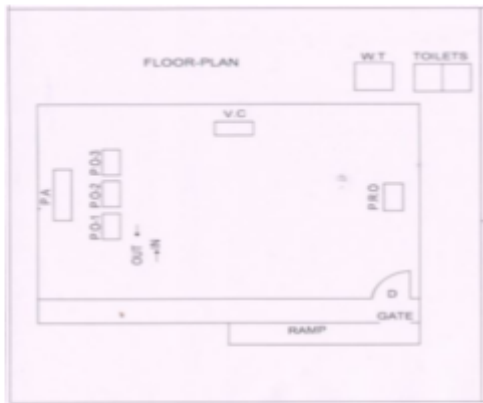

Signature of Electoral Registration Officer

Nazri Naksha

Google Map View

Polling Station Building Front View

Polling Station Front View

Cad View

Key MAP View

1 Name : Vishnu Ganpat Rege Fathers Name: Ganpat Rege House Number : 01 Age : 64 Gender : Male	SST0217166 Photo Available	2 Name : Vibha Vishnu Rege Husbands Name: Vishnu Rege House Number : 01 Age : 60 Gender : Female	SST0217802 Photo Available	3 Name : Veda Rege Fathers Name: Vishnu Rege House Number : 01 Age : 27 Gender : Female	SST0337113 Photo Available
4 Name : Shubhang Rege Fathers Name: Sandesh Rege House Number : 1 Age : 20 Gender : Male	SST0447599 Photo Available	5 Name : Milind Ghanasham Rege Fathers Name: Ghanasham Rege House Number : 02 Age : 66 Gender : Male	SST0217141 Photo Available	6 Name : Vijay Bhaskar Rege Fathers Name: Bhaskar Rege House Number : 02 Age : 61 Gender : Male	SST0217968 Photo Available
7 Name : Manisha Milind Rege Husbands Name: Milind Rege House Number : 02 Age : 60 Gender : Female	SST0217133 Photo Available	8 Name : Vandana Vijay Rege Husbands Name: Vijay Rege House Number : 02 Age : 58 Gender : Female	SST0217950 Photo Available	9 Name : Manuj Rege Fathers Name: Milind Rege House Number : 02 Age : 31 Gender : Male	SST0315374 Photo Available
10 Name : Vrunda Rege Fathers Name: Vijay Rege House Number : 02 Age : 30 Gender : Female	SST0303826 Photo Available	11 Name : Madhushree M. Rege Fathers Name: Milind Rege House Number : 2 Age : 33 Gender : Female	SST0268227 Photo Available	12 Name : Vaidehi Rege Fathers Name: Vijay Rege House Number : 02b Age : 27 Gender : Female	SST0337030 Photo Available
# 13 Name : Sandesh Ramakant Rege Fathers Name: Ramakant Rege House Number : 2/B Age : 52 Gender : Male	JXH0583682 Photo Available	14 Name : Ujjwala Sandesh Rege Husbands Name: Sandesh Rege House Number : 2/B Age : 51 Gender : Female	JXH0583674 Photo Available	15 Name : Shubhangi Namdev Mahale Husbands Name: Namdev Mahale House Number : 03 Age : 80 Gender : Female	SST0217992 Photo Available
16 Name : Hanumant Namdev Mahale Fathers Name: Namdev Mahale House Number : 03 Age : 53 Gender : Male	SST0240143 Photo Available	17 Name : Suchita Mahale Husbands Name: Hanumant Namdev Mahale House Number : 03 Age : 47 Gender : Female	SST0303974 Photo Available	18 Name : Suresh Purushottam Mahale Fathers Name: Purushottam Mahale House Number : 09 Age : 55 Gender : Male	SST0218198 Photo Available
19 Name : Narendra Mahale Fathers Name: Purushottam Mahale House Number : 09 Age : 55 Gender : Male	SST0216994 Photo Available	20 Name : Suhasini Suresh Mahale Husbands Name: Suresh Mahale House Number : 09 Age : 50 Gender : Female	JXH4225280 Photo Available	21 Name : Namrata Mahale Husbands Name: Narendra Mahale House Number : 09 Age : 46 Gender : Female	JXH0125112 Photo Available
22 Name : Vishvesh Mahale Fathers Name: Suresh Mahale House Number : 09 Age : 24 Gender : Male	SST0365734 Photo Available	23 Name : Purushottam Mahale Fathers Name: Suresh Mahale House Number : 09 Age : 19 Gender : Male	SST0457788 Photo Available	24 Name : Neha Mahale Fathers Name: Narendra Mahale House Number : 09 Age : 19 Gender : Female	SST0457747 Photo Available
25 Name : Saraswati Balkrishna Mahale Husbands Name: Balkrishna Mahale House Number : 10 Age : 80 Gender : Female	SST0217042 Photo Available	26 Name : Eknath Balkrishna Mahale Fathers Name: Balkrishna Mahale House Number : 10 Age : 55 Gender : Male	SST0385849 Photo Available	27 Name : Dnyaneshwar Balkrishna Mahale Fathers Name: Balkrishna Mahale House Number : 10 Age : 50 Gender : Male	SST0385831 Photo Available
28 Name : Akanksha Eknath Mahale Husbands Name: Eknath Mahale House Number : 10 Age : 50 Gender : Female	JXH4257762 Photo Available	29 Name : Ankush Tukaram Mahale Fathers Name: Tukaram Mahale House Number : 11 Age : 57 Gender : Male	JXH4220117 Photo Available	30 Name : Anandi Ankush Mahale Husbands Name: Ankush Mahale House Number : 11 Age : 54 Gender : Female	JXH4220083 Photo Available