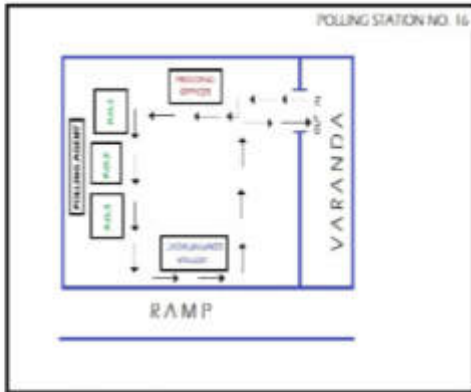

Nazri Naksha

Google Map View

Polling Station Building Front View

Polling Station Front View

Cad View

Key MAP View