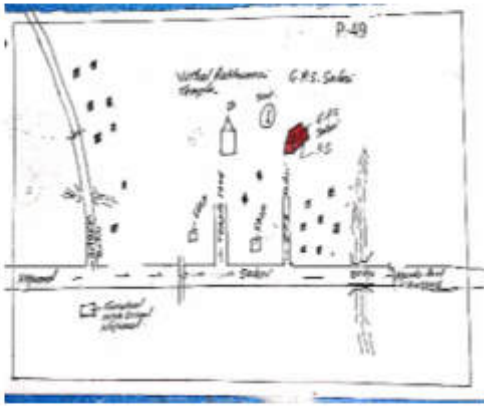

Nazri Naksha