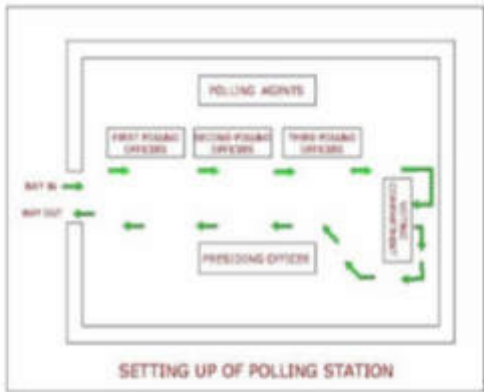

Signature of Electoral Registration Officer

Nazri Naksha

Google Map View

Polling Station Building Front View

Polling Station Front View

Cad View

Key MAP View

1 Name : Shoba Pagi Husbands Name: Balchandra Pagi House Number : 1 Age : 65 Gender : Female Photo Available	ZEV0246603	2 Name : Shubanghi Pagi Fathers Name: Bhalchandra Pagi House Number : 1 Age : 30 Gender : Female Photo Available	ZEV0337915	3 Name : Chhaya Pagi Fathers Name: Balchandra Pagi House Number : 1 Age : 29 Gender : Female Photo Available	ZEV0341768
4 Name : Sushmita Pagi Fathers Name: Balchandra Pagi House Number : 1 Age : 26 Gender : Female Photo Available	ZEV0368605	5 Name : Navdeep Pagi Fathers Name: Bhalchandra Pagi House Number : 01 Age : 23 Gender : Male Photo Available	ZEV0438606	6 Name : Bavesh Bhalchandra Pagi Fathers Name: Bhalchandra Pagi House Number : 1 Age : 20 Gender : Male Photo Available	ZEV0461665
7 Name : Laxavati Alias Sukanti Pagui Husbands Name: Rama Pagui House Number : 02 Age : 72 Gender : Female Photo Available	ZEV0317693	# 8 Name : Savita Pagi Husbands Name: Suvas Pagi House Number : 02 Age : 51 Gender : Female Photo Available	TUH0279166	9 Name : Jyoti Pagui Husbands Name: Jivas Pagui House Number : 2 Age : 50 Gender : Female Photo Available	ZEV0324376
10 Name : Jivas Pagi Fathers Name: Ram Pagi House Number : 02 Age : 50 Gender : Male Photo Available	BTZ1615897	11 Name : Baby Vishram Pagi Husbands Name: Vishram Pagi House Number : 4 Age : 52 Gender : Female Photo Available	ZEV0102343	12 Name : Rakhi Pagi Husbands Name: Rajesh Pagi House Number : 4 Age : 48 Gender : Female Photo Available	ZEV0297283
13 Name : Rajesh Pagi Fathers Name: Visram Pagi House Number : 04 Age : 47 Gender : Male Photo Available	ZEV0324897	14 Name : Dnyaneshwar Pagi Fathers Name: Vishram Pagi House Number : 4 Age : 45 Gender : Male Photo Available	ZEV0328450	15 Name : Vinayak Pagui Fathers Name: Rajesh Pagui House Number : 04 Age : 23 Gender : Male Photo Available	ZEV0438598
16 Name : Vineedh Pagi Fathers Name: Rajesh Pagi House Number : 04 Age : 21 Gender : Male Photo Available	ZEV0454009	17 Name : Ram Pagi Fathers Name: Shanu Pagi House Number : 5 Age : 84 Gender : Male Photo Available	ZEV0418665	18 Name : Ashok Pagi Fathers Name: Ram Pagi House Number : 5 Age : 59 Gender : Male Photo Available	ZEV0247544
19 Name : Manjula Pague Husbands Name: Daiananda Pague House Number : 5 Age : 55 Gender : Female Photo Available	ZEV0440644	20 Name : Ashwini Pagi Husbands Name: Ashok Pagi House Number : 5 Age : 53 Gender : Female Photo Available	ZEV0247601	21 Name : Ghanshyam Pagi Fathers Name: Ram Pagi House Number : 5 Age : 48 Gender : Male Photo Available	ZEV0102400
22 Name : Gausami Pagui Husbands Name: Ghanashama Pagui House Number : 5 Age : 46 Gender : Female Photo Available	ZEV0324525	23 Name : Ankesh Pagi Fathers Name: Ashok Pagi House Number : 5 Age : 31 Gender : Male Photo Available	ZEV0319350	24 Name : Ankita Pagi Fathers Name: Ashok Pagi House Number : 5 Age : 29 Gender : Female Photo Available	ZEV0341818
25 Name : Dakshal Pagi Fathers Name: Dayanand Pagi House Number : 5 Age : 26 Gender : Female Photo Available	ZEV0368613	26 Name : Darpesh Pagui Fathers Name: Dayanand Pagui House Number : 05 Age : 24 Gender : Male Photo Available	ZEV0385930	27 Name : Daiananda Pague Fathers Name: Rama Pague House Number : 5/A Age : 55 Gender : Male Photo Available	BTZ5156351
28 Name : Dayanand Pagi Fathers Name: Tano Pagi House Number : 7 Age : 50 Gender : Male Photo Available	ZEV0245019	29 Name : Umesh Pagi Fathers Name: Tano Tuko Pagi House Number : 7 Age : 47 Gender : Male Photo Available	BTZ5467345	E 30 Name : Ram Pagi Fathers Name: Tano Pagi House Number : 7 Age : 45 Gender : Male Photo Available	BTZ1616002