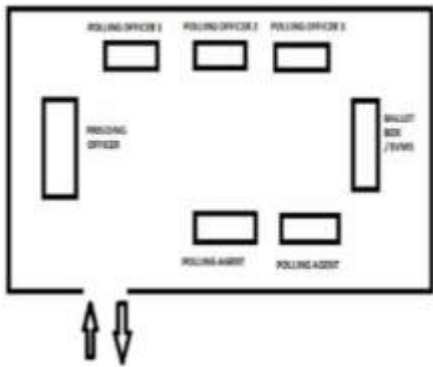

Signature of Electoral Registration Officer

Nazri Naksha

Google Map View

Polling Station Building Front View

Polling Station Front View

Cad View

Key MAP View

1 Name : Utkarsh Gaude Fathers Name: Ushno Gaude House Number : 118 Age : 23 Gender : Male	NUP0399303 Photo Available	2 Name : Kamalawati Gaude Husbands Name: Vishwanath Gaude House Number : 1174/1 Age : 69 Gender : Female	NUP0354092 Photo Available	3 Name : Savlo Gaude Fathers Name: Vishwanath Gaude House Number : 1174/1 Age : 51 Gender : Male	NUP0354084 Photo Available
4 Name : Rekha Gaude Husbands Name: Savlo Gaude House Number : 1174/1 Age : 42 Gender : Female	LJN0665109 Photo Available	5 Name : Vidhya Gaude Husbands Name: Vishwas Gaude House Number : 1174/1 Age : 40 Gender : Female	LJN1501022 Photo Available	6 Name : Vishwas Gaude Fathers Name: Vishwanath Gaude House Number : 1174/1 Age : 40 Gender : Male	NUP0097295 Photo Available
7 Name : Nandini Gaude Husbands Name: Nani Gaude House Number : 1174/2 Age : 65 Gender : Female	NUP0354076 Photo Available	8 Name : Suresh Gaude Fathers Name: Upi Gaude House Number : 1175 Age : 65 Gender : Male	NUP0354068 Photo Available	9 Name : Surekha Gaude Husbands Name: Suresh Gaude House Number : 1175 Age : 55 Gender : Female	NUP0354050 Photo Available
10 Name : Mira Gaude Husbands Name: Tilu Gaude House Number : 1175 Age : 43 Gender : Female	REX0286591 Photo Available	11 Name : Tilu Gaude Fathers Name: Suresh Gaude House Number : 1175 Age : 34 Gender : Male	NUP0287987 Photo Available	12 Name : Upendra Gaude Fathers Name: Suresh Gaude House Number : 1175 Age : 30 Gender : Male	NUP0303891 Photo Available
13 Name : Rangita Gaude Fathers Name: Suresh Gaude House Number : 1175 Age : 27 Gender : Female	NUP0322495 Photo Available	14 Name : Kedar Gaude Fathers Name: Gaudu Gaude House Number : 1176 Age : 50 Gender : Male	NUP0353987 Photo Available	15 Name : Hemant Gaude Fathers Name: Gaudu Gaude House Number : 1176 Age : 46 Gender : Male	LJN8322737 Photo Available
16 Name : Shaila Gaude Husbands Name: Kashinath Gaude House Number : 1176 Age : 44 Gender : Female	LJN1482686 Photo Available	17 Name : Reshma Gaude Husbands Name: Kedar Gaude House Number : 1176 Age : 43 Gender : Female	NUP0326660 Photo Available	18 Name : Yoganand Gaude Fathers Name: Gaudu Gaude House Number : 1176 Age : 42 Gender : Male	NUP0099192 Photo Available
19 Name : Sunita Gaude Husbands Name: Yoganand Gaude House Number : 1176 Age : 41 Gender : Female	YPS0266015 Photo Available	E 20 Name : Surendra Gaudu Fathers Name: Gaudu Gaude House Number : 1176 Age : 36 Gender : Male	NUP0098970 Photo Available	21 Name : Parvati Gaude Husbands Name: Mahadev Gaude House Number : 1180 Age : 58 Gender : Female	NUP0353979 Photo Available
22 Name : Sanjay Gaude Fathers Name: Mahadev Gaude House Number : 1180 Age : 39 Gender : Male	LJN1483965 Photo Available	23 Name : Sachi Gaude Husbands Name: Sanjay Gaude House Number : 1180 Age : 35 Gender : Female	TVK0230888 Photo Available	24 Name : Rukmini Gaude Husbands Name: Harishchandra Gaude House Number : 1181 Age : 78 Gender : Female	LJN0024232 Photo Available
25 Name : Urmila Gaude Husbands Name: Ushno Gaude House Number : 1181 Age : 56 Gender : Female	LJN8305187 Photo Available	26 Name : Kashinath Gaude Fathers Name: Harishchandra Gaude House Number : 1181 Age : 49 Gender : Male	NUP0353946 Photo Available	27 Name : Minaxi Gaude Husbands Name: Kashinath Gaude House Number : 1181 Age : 48 Gender : Female	NUP0322578 Photo Available
28 Name : Milan Gaude Fathers Name: Harishchandra Gaude House Number : 1181 Age : 42 Gender : Female	NUP0277137 Photo Available	29 Name : Heshvita Gaude Fathers Name: Usno Gaude House Number : 1181 Age : 20 Gender : Female	NUP0413112 Photo Available	30 Name : Durgadas Gaude Fathers Name: Sukado Gaude House Number : 1183 Age : 67 Gender : Male	NUP0353870 Photo Available