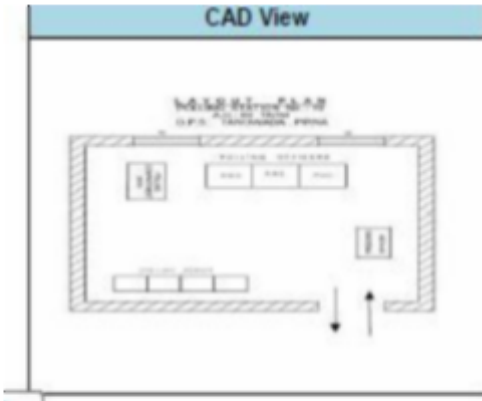

Nazri Naksha

Google Map View

Polling Station Building Front View

Polling Station Front View

Cad View

Key MAP View