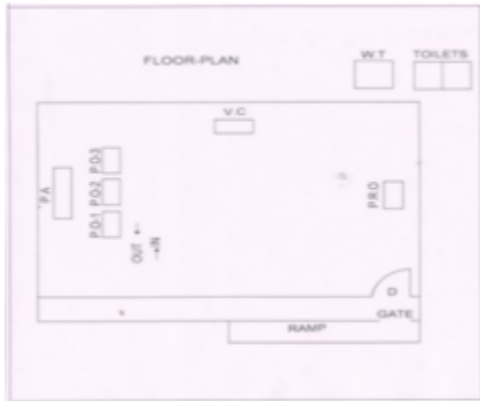

Signature of Electoral Registration Officer

Nazri Naksha

Google Map View

Polling Station Building Front View

Polling Station Front View

Cad View

Key MAP View

1 Name : Vishnu Ganpat Rege Fathers Name: Ganpat Rege House Number : 01 Age : 65 Gender : Male Photo Available	SST0217166	2 Name : Vibha Vishnu Rege Husbands Name: Vishnu Rege House Number : 01 Age : 61 Gender : Female Photo Available	SST0217802	3 Name : Veda Rege Fathers Name: Vishnu Rege House Number : 01 Age : 28 Gender : Female Photo Available	SST0337113
4 Name : Shubhang Rege Fathers Name: Sandesh Rege House Number : 1 Age : 21 Gender : Male Photo Available	SST0447599	5 Name : Milind Ghanasham Rege Fathers Name: Ghanasham Rege House Number : 02 Age : 67 Gender : Male Photo Available	SST0217141	6 Name : Vijay Bhaskar Rege Fathers Name: Bhaskar Rege House Number : 02 Age : 62 Gender : Male Photo Available	SST0217968
7 Name : Manisha Milind Rege Husbands Name: Milind Rege House Number : 02 Age : 61 Gender : Female Photo Available	SST0217133	8 Name : Vandana Vijay Rege Husbands Name: Vijay Rege House Number : 02 Age : 59 Gender : Female Photo Available	SST0217950	9 Name : Madhushree M. Rege Fathers Name: Milind Rege House Number : 2 Age : 34 Gender : Female Photo Available	SST0268227
10 Name : Manuj Rege Fathers Name: Milind Rege House Number : 02 Age : 32 Gender : Male Photo Available	SST0315374	11 Name : Vrunda Rege Fathers Name: Vijay Rege House Number : 02 Age : 31 Gender : Female Photo Available	SST0303826	12 Name : Vaidehi Rege Fathers Name: Vijay Rege House Number : 02b Age : 28 Gender : Female Photo Available	SST0337030
13 Name : Sandesh Ramakant Rege Fathers Name: Ramakant Rege House Number : 2/B Age : 53 Gender : Male Photo Available	JXH0583682	14 Name : Ujjwala Sandesh Rege Husbands Name: Sandesh Rege House Number : 2/B Age : 52 Gender : Female Photo Available	JXH0583674	15 Name : Shubhangi Namdev Mahale Husbands Name: Namdev Mahale House Number : 03 Age : 81 Gender : Female Photo Available	SST0217992
16 Name : Hanumant Namdev Mahale Fathers Name: Namdev Mahale House Number : 03 Age : 54 Gender : Male Photo Available	SST0240143	17 Name : Suchita Mahale Husbands Name: Hanumant Namdev Mahale House Number : 03 Age : 48 Gender : Female Photo Available	SST0303974	18 Name : Narendra Mahale Fathers Name: Purushottam Mahale House Number : 09 Age : 56 Gender : Male Photo Available	SST0216994
19 Name : Suresh Purushottam Mahale Fathers Name: Purushottam Mahale House Number : 09 Age : 56 Gender : Male Photo Available	SST0218198	20 Name : Suhasini Suresh Mahale Husbands Name: Suresh Mahale House Number : 09 Age : 51 Gender : Female Photo Available	JXH4225280	21 Name : Namrata Mahale Husbands Name: Narendra Mahale House Number : 09 Age : 47 Gender : Female Photo Available	JXH0125112
22 Name : Vishvesh Mahale Fathers Name: Suresh Mahale House Number : 09 Age : 25 Gender : Male Photo Available	SST0365734	23 Name : Neha Mahale Fathers Name: Narendra Mahale House Number : 09 Age : 20 Gender : Female Photo Available	SST0457747	24 Name : Purushottam Mahale Fathers Name: Suresh Mahale House Number : 09 Age : 20 Gender : Male Photo Available	SST0457788
25 Name : Saraswati Balkrishna Mahale Husbands Name: Balkrishna Mahale House Number : 10 Age : 81 Gender : Female Photo Available	SST0217042	# 26 Name : Eknath Balkrishna Mahale Fathers Name: Balkrishna Mahale House Number : 10 Age : 53 Gender : Male Photo Available	SST0385849	# 27 Name : Akanksha Eknath Mahale Husbands Name: Eknath Mahale House Number : 10 Age : 52 Gender : Female Photo Available	JXH4257762
28 Name : Dryaneshwar Balkrishna Mahale Fathers Name: Balkrishna Mahale House Number : 10 Age : 51 Gender : Male Photo Available	SST0385831	29 Name : Ankush Tukaram Mahale Fathers Name: Tukaram Mahale House Number : 11 Age : 58 Gender : Male Photo Available	JXH4220117	30 Name : Anandi Ankush Mahale Husbands Name: Ankush Mahale House Number : 11 Age : 55 Gender : Female Photo Available	JXH4220083