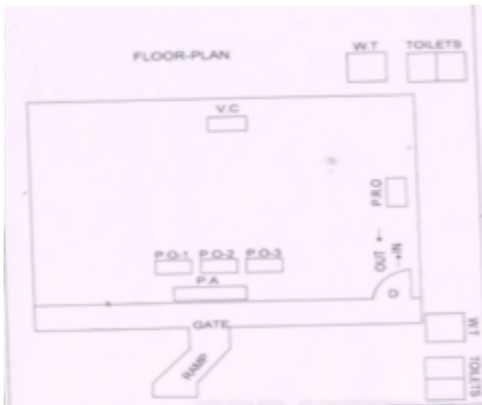

Signature of Electoral Registration Officer

Nazri Naksha

Google Map View

Polling Station Building Front View

Polling Station Front View

Cad View

Key MAP View

1 Name : Yukta Naik Husbands Name: Yogesh Naik House Number : 123 Age : 31 Gender : Female	TRW0314617 Photo Available	2 Name : Ankita Naik Husbands Name: Sarvesh Naik House Number : 123 Age : 30 Gender : Female	TRW0379180 Photo Available	3 Name : Rupa Dnyaneshwar Naik Husbands Name: Dnyaneshwar Naik House Number : 123/1 Age : 58 Gender : Female	TRW0229856 Photo Available
4 Name : Yogesh Naik Fathers Name: Dnyaneshwar Yeshwant Naik House Number : 123/1 Age : 32 Gender : Male	TRW0324673 Photo Available	5 Name : Jayesh Naik Fathers Name: Dnyaneshwar Naik House Number : 123/1 Age : 25 Gender : Male	TRW0365106 Photo Available	6 Name : Sangita Dayanand Naik Husbands Name: Dayanand Naik House Number : 144 Age : 49 Gender : Female	TRW0119529 Photo Available
7 Name : Diksha Naik Fathers Name: Dayanand Naik House Number : 144 Age : 26 Gender : Female	TRW0357442 Photo Available	8 Name : Omkar Naik Fathers Name: Dayanand Naik House Number : 144 Age : 24 Gender : Male	TRW0379172 Photo Available	9 Name : Prajot Naik Fathers Name: Dayanand Naik House Number : 144 Age : 23 Gender : Male	TRW0380733 Photo Available
10 Name : Riddhi Parab Husbands Name: Ram Parab House Number : 180 Age : 36 Gender : Female	ROP0267070 Photo Available	11 Name : Anita Yeduram Redkar Husbands Name: Yeduram Redkar House Number : 184 Age : 52 Gender : Female	CDM0136051 Photo Available	12 Name : Hasita Yaduram Redkar Fathers Name: Yaduram Redkar House Number : 184/A Age : 20 Gender : Female	TRW0456962 Photo Available
13 Name : Subhash Zilu Redkar Fathers Name: Zilu Redkar House Number : 185 Age : 62 Gender : Male	TRW0433961 Photo Available	14 Name : Suresh Zilu Redkar Fathers Name: Zilu Redkar House Number : 185 Age : 53 Gender : Male	TRW0118836 Photo Available	15 Name : Smita Suresh Redkar Husbands Name: Suresh Redkar House Number : 185 Age : 50 Gender : Female	TRW0117002 Photo Available
16 Name : Sumesh Redkar Fathers Name: Suresh Redkar House Number : 185 Age : 29 Gender : Male	TRW0337196 Photo Available	17 Name : Zilu Savlaram Kudalkar Fathers Name: Savlaram Kudalkar House Number : 186 Age : 78 Gender : Male	TRW0424903 Photo Available	18 Name : Suchita Zilu Kudalkar Husbands Name: Zilu Kudalkar House Number : 186 Age : 65 Gender : Female	TRW0260364 Photo Available
19 Name : Manoj Zilu Kudalkar Fathers Name: Zilu Kudalkar House Number : 186 Age : 41 Gender : Male	CDM0134940 Photo Available	20 Name : Pooja Zilu Kudalkar Fathers Name: Zilu Kudalkar House Number : 186 Age : 39 Gender : Female	TRW0112540 Photo Available	21 Name : Ritam Kudalkar Fathers Name: Zilu Kudalkar House Number : 186 Age : 36 Gender : Male	TRW0238071 Photo Available
22 Name : Dhanashri Kudalkar Husbands Name: Manoj Kudalkar House Number : 186 Age : 34 Gender : Female	YNH0313106 Photo Available	23 Name : Chitra Laxman Duple Fathers Name: Laxman Duple House Number : 199/1 Age : 67 Gender : Female	CDM0185686 Photo Available	24 Name : Usha Uday Duple Husbands Name: Uday Duple House Number : 199/1 Age : 53 Gender : Female	CDM0185694 Photo Available
25 Name : Shantkumar Laxman Duple Fathers Name: Laxman Duple House Number : 199/1 Age : 50 Gender : Male	TRW0119826 Photo Available	26 Name : Laxman Duple Fathers Name: Uday Duple House Number : 199/1 Age : 22 Gender : Male	TRW0443358 Photo Available	27 Name : Keval Rajpurkar Fathers Name: Vijaynath Rajpurkar House Number : 200 Age : 64 Gender : Male	TRW0453233 Photo Available
28 Name : Bhiva Yeshwant Tilve Fathers Name: Yeshwant Tilve House Number : 200/1 Age : 65 Gender : Male	TRW0416966 Photo Available	29 Name : Madhuri Bhiva Tilve Husbands Name: Bhiva Tilve House Number : 200/1 Age : 59 Gender : Female	TRW0393991 Photo Available	30 Name : Janardhan Tilve Fathers Name: Yeshwant Tilve House Number : 200/1 Age : 55 Gender : Male	TRW0393983 Photo Available