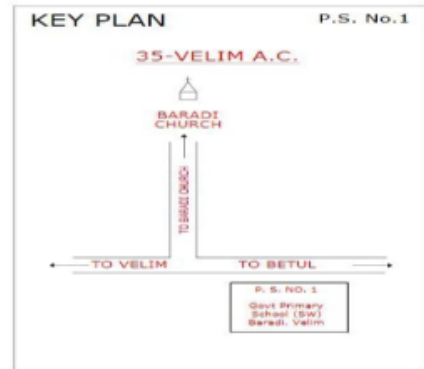

Nazri Naksha

Google Map View

Polling Station Building Front View

Polling Station Front View

Cad View

Key MAP View

1 Name : Nancy Assumption Rebello Husbands Name : Edwin Rebello House Number : 1126 Age : 52 Gender : Female Photo Available	SES0386391	2 Name : Nishita Shaina Rebello Mothers Name : Nancy Assumption Rebello House Number : 1126 Age : 28 Gender : Female Photo Available	SES0395780	3 Name : Prabhakar Chari Fathers Name : Vaman Chari House Number : 1127 Age : 77 Gender : Male Photo Available	SES0460543
4 Name : Shaela P. Chari Husbands Name : Prabhakar Chari House Number : 1127 Age : 66 Gender : Female Photo Available	SES0210187	5 Name : Minaxi Kerkar Husbands Name : Gopal Kerkar House Number : 1129 Age : 81 Gender : Female Photo Available	JFV3867728	6 Name : Remediana Fernandes Husbands Name : SANTA CRUZ PINTO House Number : 1129/A Age : 56 Gender : Female Photo Available	SES0438416
7 Name : Vicky Pinto Mothers Name : Remediana Pinto House Number : 1129/A Age : 31 Gender : Male Photo Available	SES0352633	8 Name : Babini Pinto Fathers Name : SANTA CRUZ PINTO House Number : 1129/A Age : 29 Gender : Female Photo Available	SES0397976	9 Name : Jesica Pinto Fathers Name : SANTA CRUZ PINTO House Number : 1129/A. Age : 33 Gender : Female Photo Available	SES0311738
10 Name : Jayanti Dessai Husbands Name : Ganesham Dessai House Number : 1130 Age : 71 Gender : Female Photo Available	SES0210179	11 Name : Vivita Dessai Fathers Name : Ganesham Dessai House Number : 1130 Age : 49 Gender : Female Photo Available	JFV0080648	E 12 Name : Babu Dessai Fathers Name : Ganesham Dessai House Number : 1130 Age : 44 Gender : Male DELETED Photo Available	JFV0893156
13 Name : Maria Sabina Lourdina D'Costa Fathers Name : Andre Sebastiao Laurente D'Costa House Number : 1130/B Age : 62 Gender : Female Photo Available	JFV1300227	14 Name : Tucarama Dormu Raicar Fathers Name : Dormu Panduronga Raicar House Number : 1131 Age : 74 Gender : Male Photo Available	SES0237461	15 Name : Santosh Tucarama Raicar Fathers Name : Tucarama Dormu Raicar House Number : 1131 Age : 41 Gender : Male Photo Available	JFV6009146
16 Name : Ratna Raikar Husbands Name : Tukaram Raikar House Number : 1131 Age : 69 Gender : Female Photo Available	SES0219279	17 Name : Sapna Raikar Fathers Name : Mirtunjay Thakur House Number : 1131 Age : 37 Gender : Female Photo Available	JFV3820909	18 Name : Mirtunjay Thakur Fathers Name : Sachindra Kumar Thakur House Number : 1131 Age : 39 Gender : Male Photo Available	JFV3819901
19 Name : Saude Pinto Fathers Name : Arcanjo Pinto House Number : 1133 Age : 50 Gender : Male Photo Available	JFV0081026	20 Name : Marezinha Pinto Husbands Name : Saude Pinto House Number : 1133 Age : 41 Gender : Female Photo Available	JFV0210302	# 21 Name : Piedade Pinto Fathers Name : Cipriano Alcantra Pinto House Number : 1133/A Age : 52 Gender : Male Photo Available	JFV0080366
22 Name : Conceicao Simoes Husbands Name : Cipriano Pinto House Number : 1133/A Age : 75 Gender : Female Photo Available	JFV8302762	23 Name : Silvia Simoes Husbands Name : Piedade Pinto House Number : 1133/A Age : 43 Gender : Female Photo Available	MAX5776000	24 Name : Rosario Pinto Fathers Name : Caridade Pinto House Number : 1134/1 Age : 69 Gender : Male Photo Available	JFV8303497
25 Name : Constancinha Pinto Husbands Name : Rosario Pinto House Number : 1134/1 Age : 66 Gender : Female Photo Available	JFV1300250	26 Name : Cyera Pinto Fathers Name : Rosario Pinto House Number : 1134/1 Age : 31 Gender : Female Photo Available	SES0366393	27 Name : Joaquina Fernandes Husbands Name : Augusto Pinto House Number : 1134/B Age : 71 Gender : Female Photo Available	SES0310417
28 Name : Micle Pinto Fathers Name : Augusto Pinto House Number : 1134/B Age : 47 Gender : Male Photo Available	JFV8303489	29 Name : Succorina Pinto Husbands Name : Micle Pinto House Number : 1134/B Age : 43 Gender : Female Photo Available	JFV3863347	30 Name : Maria Conceicao Pinto Husbands Name : Rosario Mancey Pinto House Number : 1135 Age : 57 Gender : Female Photo Available	JFV3822087