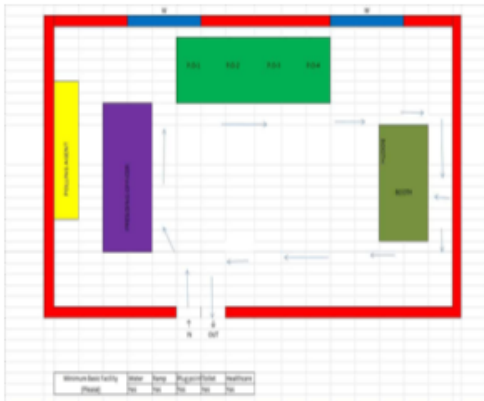

Nazri Naksha

Google Map View

Polling Station Building Front View

Polling Station Front View

Cad View

Key MAP View

1 Name : Nancy Assumption Rebello Husbands Name : Edwin Rebello House Number : 1126 Age : 52 Gender : Female Photo Available	SES0386391	2 Name : Nishita Shaina Rebello Mothers Name : Nancy Assumption Rebello House Number : 1126 Age : 28 Gender : Female Photo Available	SES0395780	3 Name : Prabhakar Chari Fathers Name : Vaman Chari House Number : 1127 Age : 77 Gender : Male Photo Available	SES0460543
4 Name : Shaela P. Chari Husbands Name : Prabhakar Chari House Number : 1127 Age : 66 Gender : Female Photo Available	SES0210187	5 Name : Minaxi Kerkar Husbands Name : Gopal Kerkar House Number : 1129 Age : 81 Gender : Female Photo Available	JFV3867728	6 Name : Remediana Fernandes Husbands Name : SANTA CRUZ PINTO House Number : 1129/A Age : 56 Gender : Female Photo Available	SES0438416
7 Name : Vicky Pinto Mothers Name : Remediana Pinto House Number : 1129/A Age : 31 Gender : Male Photo Available	SES0352633	8 Name : Babini Pinto Fathers Name : SANTA CRUZ PINTO House Number : 1129/A Age : 29 Gender : Female Photo Available	SES0397976	9 Name : Jesica Pinto Fathers Name : SANTA CRUZ PINTO House Number : 1129/A. Age : 33 Gender : Female Photo Available	SES0311738
10 Name : Jayanti Dessai Husbands Name : Ganesham Dessai House Number : 1130 Age : 71 Gender : Female Photo Available	SES0210179	11 Name : Vivita Dessai Fathers Name : Ganesham Dessai House Number : 1130 Age : 49 Gender : Female Photo Available	JFV0080648	E 12 Name : Babu Dessai Fathers Name : Ganesham Dessai House Number : 1130 Age : 44 Gender : Male DELETED Photo Available	JFV0893156
13 Name : Maria Sabina Lourdina D'Costa Fathers Name : Andre Sebastiao Laurente D'Costa House Number : 1130/B Age : 62 Gender : Female Photo Available	JFV1300227	14 Name : Tucarama Dormu Raicar Fathers Name : Dormu Panduronga Raicar House Number : 1131 Age : 74 Gender : Male Photo Available	SES0237461	15 Name : Santosh Tucarama Raicar Fathers Name : Tucarama Dormu Raicar House Number : 1131 Age : 41 Gender : Male Photo Available	JFV6009146
16 Name : Ratna Raikar Husbands Name : Tukaram Raikar House Number : 1131 Age : 69 Gender : Female Photo Available	SES0219279	17 Name : Sapna Raikar Fathers Name : Mirtunjay Thakur House Number : 1131 Age : 37 Gender : Female Photo Available	JFV3820909	18 Name : Mirtunjay Thakur Fathers Name : Sachindra Kumar Thakur House Number : 1131 Age : 39 Gender : Male Photo Available	JFV3819901
19 Name : Saude Pinto Fathers Name : Arcanjo Pinto House Number : 1133 Age : 50 Gender : Male Photo Available	JFV0081026	20 Name : Marezinha Pinto Husbands Name : Saude Pinto House Number : 1133 Age : 41 Gender : Female Photo Available	JFV0210302	# 21 Name : Piedade Pinto Fathers Name : Cipriano Alcantra Pinto House Number : 1133/A Age : 52 Gender : Male Photo Available	JFV0080366
22 Name : Conceicao Simoes Husbands Name : Cipriano Pinto House Number : 1133/A Age : 75 Gender : Female Photo Available	JFV8302762	23 Name : Silvia Simoes Husbands Name : Piedade Pinto House Number : 1133/A Age : 43 Gender : Female Photo Available	MAX5776000	24 Name : Rosario Pinto Fathers Name : Caridade Pinto House Number : 1134/1 Age : 69 Gender : Male Photo Available	JFV8303497
25 Name : Constancinha Pinto Husbands Name : Rosario Pinto House Number : 1134/1 Age : 66 Gender : Female Photo Available	JFV1300250	26 Name : Cyera Pinto Fathers Name : Rosario Pinto House Number : 1134/1 Age : 31 Gender : Female Photo Available	SES0366393	27 Name : Joaquina Fernandes Husbands Name : Augusto Pinto House Number : 1134/B Age : 71 Gender : Female Photo Available	SES0310417
28 Name : Micle Pinto Fathers Name : Augusto Pinto House Number : 1134/B Age : 47 Gender : Male Photo Available	JFV8303489	29 Name : Succorina Pinto Husbands Name : Micle Pinto House Number : 1134/B Age : 43 Gender : Female Photo Available	JFV3863347	30 Name : Maria Conceicao Pinto Husbands Name : Rosario Mancey Pinto House Number : 1135 Age : 57 Gender : Female Photo Available	JFV3822087