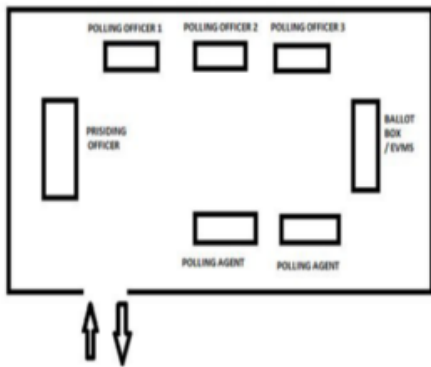

Signature of Electoral Registration Officer

Nazri Naksha

Google Map View

Polling Station Building Front View

Polling Station Front View

Cad View

Key MAP View

<p>1</p> <p>Name : Hashvita Gaude Fathers Name: Usno Gaude House Number : 1181 Age : 19 Gender : Female</p> <p>Photo Available</p> <p>NUP0413112</p>	<p>2</p> <p>Name : Utkarsh Gaude Fathers Name: Ushno Gaude House Number : 118 Age : 22 Gender : Male</p> <p>Photo Available</p> <p>NUP0399303</p>	<p>3</p> <p>Name : Kamalawati Gaude Husbands Name: Vishwanath Gaude House Number : 1174/1 Age : 68 Gender : Female</p> <p>Photo Available</p> <p>NUP0354092</p>
<p>4</p> <p>Name : Savio Gaude Fathers Name: Vishwanath Gaude House Number : 1174/1 Age : 50 Gender : Male</p> <p>Photo Available</p> <p>NUP0354084</p>	<p>5</p> <p>Name : Rekha Gaude Husbands Name: Savio Gaude House Number : 1174/1 Age : 41 Gender : Female</p> <p>Photo Available</p> <p>LJN0665109</p>	<p>6</p> <p>Name : Vishwas Gaude Fathers Name: Vishwanath Gaude House Number : 1174/1 Age : 39 Gender : Male</p> <p>Photo Available</p> <p>NUP0097295</p>
<p>7</p> <p>Name : Vidhya Gaude Husbands Name: Vishwas Gaude House Number : 1174/1 Age : 39 Gender : Female</p> <p>Photo Available</p> <p>LJN1501022</p>	<p>8</p> <p>Name : Nandini Gaude Husbands Name: Nani Gaude House Number : 1174/2 Age : 64 Gender : Female</p> <p>Photo Available</p> <p>NUP0354076</p>	<p>9</p> <p>Name : Suresh Gaude Fathers Name: Upi Gaude House Number : 1175 Age : 64 Gender : Male</p> <p>Photo Available</p> <p>NUP0354068</p>
<p>10</p> <p>Name : Surekha Gaude Husbands Name: Suresh Gaude House Number : 1175 Age : 54 Gender : Female</p> <p>Photo Available</p> <p>NUP0354050</p>	<p>11</p> <p>Name : Mira Gaude Husbands Name: Tilu Gaude House Number : 1175 Age : 42 Gender : Female</p> <p>Photo Available</p> <p>REX0286591</p>	<p>12</p> <p>Name : Tilu Gaude Fathers Name: Suresh Gaude House Number : 1175 Age : 33 Gender : Male</p> <p>Photo Available</p> <p>NUP0287987</p>
<p>13</p> <p>Name : Upendra Gaude Fathers Name: Suresh Gaude House Number : 1175 Age : 29 Gender : Male</p> <p>Photo Available</p> <p>NUP0303891</p>	<p>14</p> <p>Name : Rangita Gaude Fathers Name: Suresh Gaude House Number : 1175 Age : 26 Gender : Female</p> <p>Photo Available</p> <p>NUP0322495</p>	<p>E 15</p> <p>Name : Chandravati Gaude Husbands Name: Gaudu Gaude House Number : 1176 Age : 69 Gender : Female</p> <p>Photo Available</p> <p>NUP0353995</p>
<p>16</p> <p>Name : Kedar Gaude Fathers Name: Gaudu Gaude House Number : 1176 Age : 49 Gender : Male</p> <p>Photo Available</p> <p>NUP0353987</p>	<p>17</p> <p>Name : Hemant Gaude Fathers Name: Gaudu Gaude House Number : 1176 Age : 45 Gender : Male</p> <p>Photo Available</p> <p>LJN8322737</p>	<p>18</p> <p>Name : Shaila Gaude Husbands Name: Kashinath Gaude House Number : 1176 Age : 43 Gender : Female</p> <p>Photo Available</p> <p>LJN1482686</p>
<p>19</p> <p>Name : Reshma Gaude Husbands Name: Kedar Gaude House Number : 1176 Age : 42 Gender : Female</p> <p>Photo Available</p> <p>NUP0326660</p>	<p>20</p> <p>Name : Yoganand Gaude Fathers Name: Gaudu Gaude House Number : 1176 Age : 41 Gender : Male</p> <p>Photo Available</p> <p>NUP0099192</p>	<p>21</p> <p>Name : Sunita Gaude Husbands Name: Yoganand Gaude House Number : 1176 Age : 40 Gender : Female</p> <p>Photo Available</p> <p>YPS0266015</p>
<p>22</p> <p>Name : Surendra Gavde Fathers Name: Gaudu Gavde House Number : 1176 Age : 35 Gender : Male</p> <p>Photo Available</p> <p>NUP0098970</p>	<p>23</p> <p>Name : Parvati Gaude Husbands Name: Mahadev Gaude House Number : 1180 Age : 57 Gender : Female</p> <p>Photo Available</p> <p>NUP0353979</p>	<p>24</p> <p>Name : Sanjay Gaude Fathers Name: Mahadev Gaude House Number : 1180 Age : 38 Gender : Male</p> <p>Photo Available</p> <p>LJN1483965</p>
<p>25</p> <p>Name : Sachi Gaude Husbands Name: Sanjay Gaude House Number : 1180 Age : 34 Gender : Female</p> <p>Photo Available</p> <p>TVK0230888</p>	<p>E 26</p> <p>Name : Harishchandra Gaude Fathers Name: Tatu Gaude House Number : 1181 Age : 80 Gender : Male</p> <p>Photo Available</p> <p>NUP0353961</p>	<p>27</p> <p>Name : Rukmini Gaude Husbands Name: Harishchandra Gaude House Number : 1181 Age : 77 Gender : Female</p> <p>Photo Available</p> <p>LJN0024232</p>
<p>28</p> <p>Name : Urmila Gaude Husbands Name: Ushno Gaude House Number : 1181 Age : 55 Gender : Female</p> <p>Photo Available</p> <p>LJN8305187</p>	<p>29</p> <p>Name : Kashinath Gaude Fathers Name: Harishchandra Gaude House Number : 1181 Age : 48 Gender : Male</p> <p>Photo Available</p> <p>NUP0353946</p>	<p>30</p> <p>Name : Minaxi Gaude Husbands Name: Kashinath Gaude House Number : 1181 Age : 47 Gender : Female</p> <p>Photo Available</p> <p>NUP0322578</p>