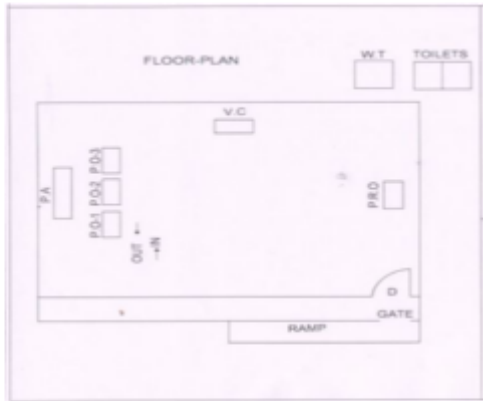

Signature of Electoral Registration Officer

Nazri Naksha

Google Map View

Polling Station Building Front View

Polling Station Front View

Cad View

Key MAP View

1 Name : Vishnu Ganpat Rege Fathers Name: Ganpat Rege House Number : 01 Age : 64 Gender : Male	SST0217166 Photo Available	2 Name : Vibha Vishnu Rege Husbands Name: Vishnu Rege House Number : 01 Age : 60 Gender : Female	SST0217802 Photo Available	3 Name : Veda Rege Fathers Name: Vishnu Rege House Number : 01 Age : 27 Gender : Female	SST0337113 Photo Available
4 Name : Shubhang Rege Fathers Name: Sandesh Rege House Number : 1 Age : 20 Gender : Male	SST0447599 Photo Available	5 Name : Milind Ghanasham Rege Fathers Name: Ghanasham Rege House Number : 02 Age : 66 Gender : Male	SST0217141 Photo Available	6 Name : Vijay Bhaskar Rege Fathers Name: Bhaskar Rege House Number : 02 Age : 61 Gender : Male	SST0217968 Photo Available
7 Name : Manisha Milind Rege Husbands Name: Milind Rege House Number : 02 Age : 60 Gender : Female	SST0217133 Photo Available	8 Name : Vandana Vijay Rege Husbands Name: Vijay Rege House Number : 02 Age : 58 Gender : Female	SST0217950 Photo Available	9 Name : Manuj Rege Fathers Name: Milind Rege House Number : 02 Age : 31 Gender : Male	SST0315374 Photo Available
10 Name : Vrunda Rege Fathers Name: Vijay Rege House Number : 02 Age : 30 Gender : Female	SST0303826 Photo Available	11 Name : Madhushree M. Rege Fathers Name: Milind Rege House Number : 2 Age : 33 Gender : Female	SST0268227 Photo Available	12 Name : Vaidehi Rege Fathers Name: Vijay Rege House Number : 02b Age : 27 Gender : Female	SST0337030 Photo Available
# 13 Name : Sandesh Ramakant Rege Fathers Name: Ramakant Rege House Number : 2/B Age : 52 Gender : Male	JXH0583682 Photo Available	14 Name : Ujjwala Sandesh Rege Husbands Name: Sandesh Rege House Number : 2/B Age : 51 Gender : Female	JXH0583674 Photo Available	15 Name : Shubhangi Namdev Mahale Husbands Name: Namdev Mahale House Number : 03 Age : 80 Gender : Female	SST0217992 Photo Available
16 Name : Hanumant Namdev Mahale Fathers Name: Namdev Mahale House Number : 03 Age : 53 Gender : Male	SST0240143 Photo Available	17 Name : Suchita Mahale Husbands Name: Hanumant Namdev Mahale House Number : 03 Age : 47 Gender : Female	SST0303974 Photo Available	18 Name : Suresh Purushottam Mahale Fathers Name: Purushottam Mahale House Number : 09 Age : 55 Gender : Male	SST0218198 Photo Available
19 Name : Narendra Mahale Fathers Name: Purushottam Mahale House Number : 09 Age : 55 Gender : Male	SST0216994 Photo Available	20 Name : Suhasini Suresh Mahale Husbands Name: Suresh Mahale House Number : 09 Age : 50 Gender : Female	JXH4225280 Photo Available	21 Name : Namrata Mahale Husbands Name: Narendra Mahale House Number : 09 Age : 46 Gender : Female	JXH0125112 Photo Available
22 Name : Vishvesh Mahale Fathers Name: Suresh Mahale House Number : 09 Age : 24 Gender : Male	SST0365734 Photo Available	23 Name : Purushottam Mahale Fathers Name: Suresh Mahale House Number : 09 Age : 19 Gender : Male	SST0457788 Photo Available	24 Name : Neha Mahale Fathers Name: Narendra Mahale House Number : 09 Age : 19 Gender : Female	SST0457747 Photo Available
25 Name : Saraswati Balkrishna Mahale Husbands Name: Balkrishna Mahale House Number : 10 Age : 80 Gender : Female	SST0217042 Photo Available	26 Name : Eknath Balkrishna Mahale Fathers Name: Balkrishna Mahale House Number : 10 Age : 55 Gender : Male	SST0385849 Photo Available	27 Name : Dnyaneshwar Balkrishna Mahale Fathers Name: Balkrishna Mahale House Number : 10 Age : 50 Gender : Male	SST0385831 Photo Available
28 Name : Akanksha Eknath Mahale Husbands Name: Eknath Mahale House Number : 10 Age : 50 Gender : Female	JXH4257762 Photo Available	29 Name : Ankush Tukaram Mahale Fathers Name: Tukaram Mahale House Number : 11 Age : 57 Gender : Male	JXH4220117 Photo Available	30 Name : Anandi Ankush Mahale Husbands Name: Ankush Mahale House Number : 11 Age : 54 Gender : Female	JXH4220083 Photo Available