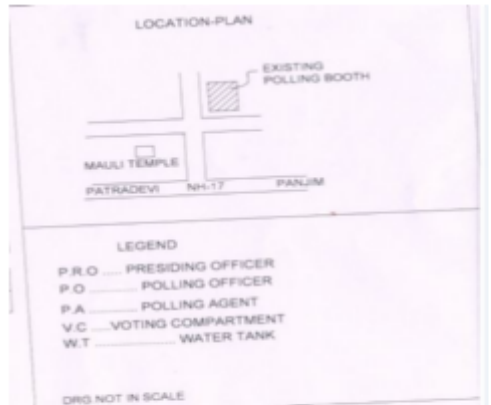

Signature of Electoral Registration Officer

Nazri Naksha

Google Map View

Polling Station Building Front View

Polling Station Front View

Cad View

Key MAP View

<p>1</p> <p>SST0346478</p> <p>Name : Sanjeevani Mandrekar Fathers Name: Babuli Mandrekar House Number : 0 Age : 35 Gender : Female</p> <p>Photo Available</p>	<p>2</p> <p>SST0281717</p> <p>Name : Gundu S. Kalangutkar Fathers Name: Sonu Kalangutkar House Number : 31 Age : 55 Gender : Male</p> <p>Photo Available</p>	<p>3</p> <p>SST0368019</p> <p>Name : Geetanjali Kalangutkar Husbands Name: Gundu Kalangutkar House Number : 31 Age : 54 Gender : Female</p> <p>Photo Available</p>
<p>4</p> <p>SST0368001</p> <p>Name : Bhakti Kalangutkar Fathers Name: Gundu Kalangutkar House Number : 31 Age : 24 Gender : Female</p> <p>Photo Available</p>	<p>5</p> <p>SST0457481</p> <p>Name : Pooja Kalangutkar Fathers Name: Gundu Kalangutkar House Number : 31 Age : 19 Gender : Female</p> <p>Photo Available</p>	<p>6</p> <p>WFN6698526</p> <p>Name : Shreyas Mahale Fathers Name: Shantaram Mahale House Number : 59 Age : 30 Gender : Male</p> <p>Photo Available</p>
<p>7</p> <p>SST0217604</p> <p>Name : Sitaram Jivaji Mahale Fathers Name: Jivaji Mahale House Number : 119 Age : 80 Gender : Male</p> <p>Photo Available</p>	<p>8</p> <p>SST0218263</p> <p>Name : Sarojni Sitaram Mahale Husbands Name: Sitaram Mahale House Number : 119 Age : 75 Gender : Female</p> <p>Photo Available</p>	<p>9</p> <p>JXH4237731</p> <p>Name : Jivaji Sitaram Mahale Fathers Name: Sitaram Mahale House Number : 119 Age : 44 Gender : Male</p> <p>Photo Available</p>
<p>10</p> <p>SST0325878</p> <p>Name : Geeta Mahale Husbands Name: Jivaji Mahale House Number : 119 Age : 35 Gender : Female</p> <p>Photo Available</p>	<p>11</p> <p>CPQ0631770</p> <p>Name : Yeshwant Mahale Fathers Name: Jivaji Mahale House Number : 119/A Age : 69 Gender : Male</p> <p>Photo Available</p>	<p>12</p> <p>CPQ5672613</p> <p>Name : Taramati Mahale Husbands Name: Yeshwant Mahale House Number : 119/A Age : 64 Gender : Female</p> <p>Photo Available</p>
<p>13</p> <p>JXH0573261</p> <p>Name : Dnyanita Dnyaneshwar Mahale Husbands Name: Dnyaneshwar Mahale House Number : 120 Age : 48 Gender : Female</p> <p>Photo Available</p>	<p>14</p> <p>SST0267963</p> <p>Name : Nikheel D. Mahale Fathers Name: Dnyaneshwar Mahale House Number : 120 Age : 32 Gender : Male</p> <p>Photo Available</p>	<p>15</p> <p>SST0319848</p> <p>Name : Raghu Mahale Fathers Name: Dnyaneshwar Mahale House Number : 120 Age : 31 Gender : Male</p> <p>Photo Available</p>
<p>16</p> <p>SST0337451</p> <p>Name : Sweta Nikheel Mahale Husbands Name: Nikheel Dnyaneshwar Mahale House Number : 120 Age : 28 Gender : Female</p> <p>Photo Available</p>	<p>17</p> <p>SST0365296</p> <p>Name : Sanjal Mahale Fathers Name: Dnyaneshwar Mahale House Number : 120 Age : 24 Gender : Female</p> <p>Photo Available</p>	<p>18</p> <p>JXH4237574</p> <p>Name : Raghunath Arjun Mahale Fathers Name: Arjun Mahale House Number : 121 Age : 48 Gender : Male</p> <p>Photo Available</p>
<p>19</p> <p>SST0217836</p> <p>Name : Vasudev Arjun Mahale Fathers Name: Arjun Mahale House Number : 121 Age : 47 Gender : Male</p> <p>Photo Available</p>	<p>20</p> <p>JXH4245718</p> <p>Name : Rajeshwari Raghunath Mahale Husbands Name: Raghunath Mahale House Number : 121 Age : 46 Gender : Female</p> <p>Photo Available</p>	<p>21</p> <p>HNB6007900</p> <p>Name : Vidisha Mahale Husbands Name: Vasudev Mahale House Number : 121 Age : 42 Gender : Female</p> <p>Photo Available</p>
<p>22</p> <p>JXH0135517</p> <p>Name : Sameer Mahale Fathers Name: Arjun Mahale House Number : 121 Age : 42 Gender : Male</p> <p>Photo Available</p>	<p>23</p> <p>SST0324483</p> <p>Name : Tejal Mahale Husbands Name: Samir Mahale House Number : 121 Age : 39 Gender : Female</p> <p>Photo Available</p>	<p>24</p> <p>JXH0583823</p> <p>Name : Vinayak Arjun Mahale Fathers Name: Arjun Mahale House Number : 121 Age : 37 Gender : Male</p> <p>Photo Available</p>
<p>25</p> <p>WFN6540272</p> <p>Name : Swati Mahale Husbands Name: Vinayak Mahale House Number : 121 Age : 33 Gender : Female</p> <p>Photo Available</p>	<p>26</p> <p>SST0365288</p> <p>Name : Tejashri Mahale Fathers Name: Raghunath Mahale House Number : 121 Age : 24 Gender : Female</p> <p>Photo Available</p>	<p>27</p> <p>SST0457507</p> <p>Name : Rutvik Mahale Fathers Name: Raghunath Mahale House Number : 121 Age : 19 Gender : Male</p> <p>Photo Available</p>
<p>28</p> <p>SST0217075</p> <p>Name : Rukmini Atmaram Mahale Husbands Name: Atmaram Mahale House Number : 123 Age : 85 Gender : Female</p> <p>Photo Available</p>	<p>29</p> <p>SST0410670</p> <p>Name : Nagesh Atmaram Mahale Fathers Name: Atmaram Mahale House Number : 123 Age : 56 Gender : Male</p> <p>Photo Available</p>	<p>30</p> <p>SST0410662</p> <p>Name : Digambar Atmaram Mahale Fathers Name: Atmaram Mahale House Number : 123 Age : 54 Gender : Male</p> <p>Photo Available</p>